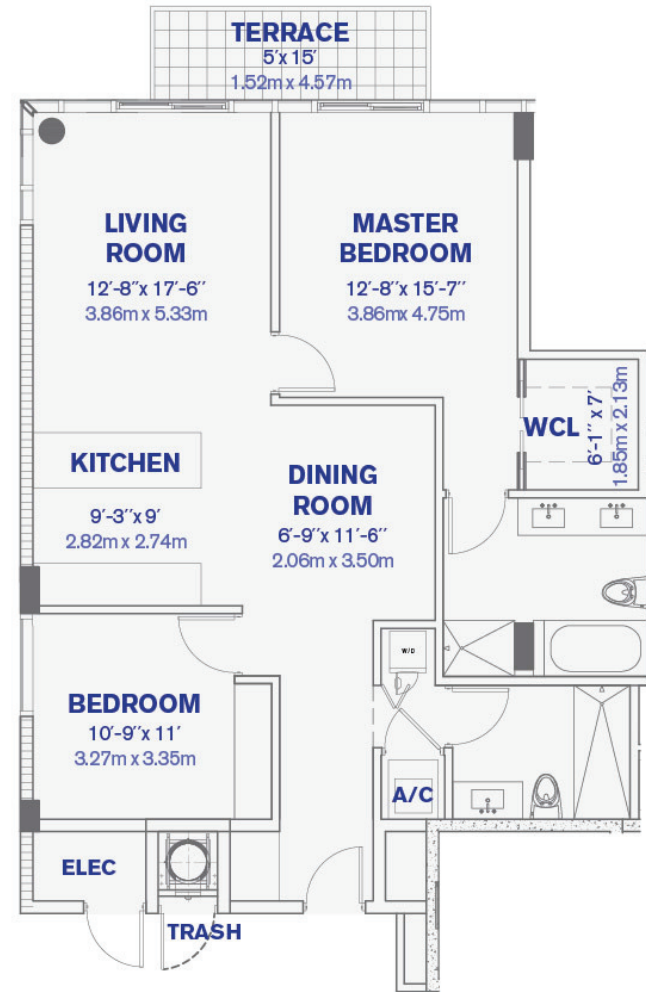

UNIT A
2 BEDROOM + 2 BATHROOM
TOTAL AC AREA: 1240 SQFT
TOTAL AC AREA: 115.20 M²

All dimensions, specifications and features are approximate and subject to change without notice.