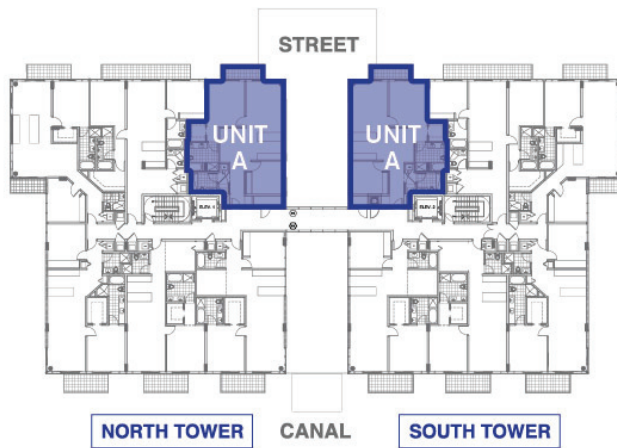

UNIT A
2 BEDROOM + 2 BATHROOM
TOTAL AC AREA: 1240 SQFT
TOTAL AC AREA: 115.20 M²

All dimensions, specifications and features are approximate and subject to change without notice.